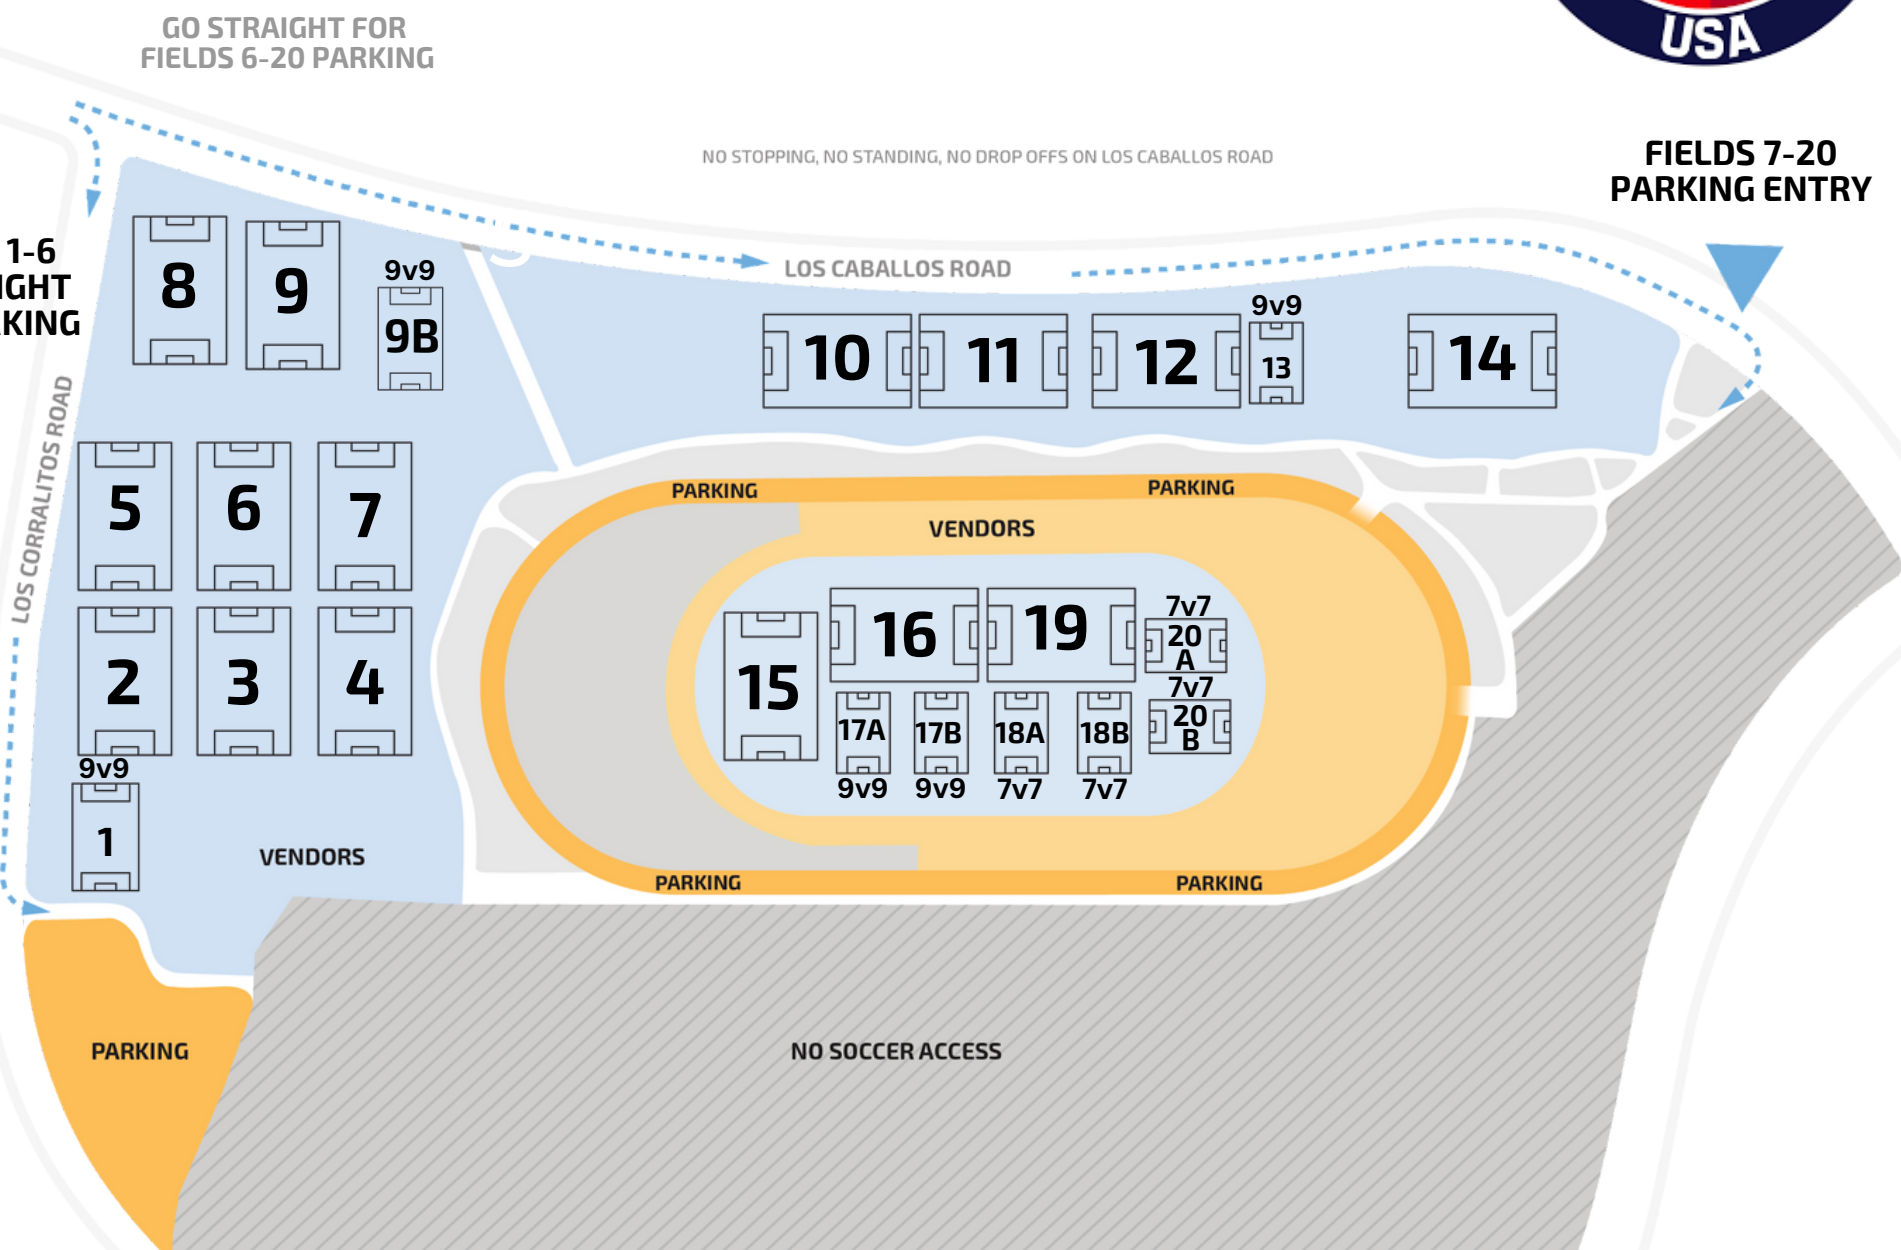

# FIELD MAP

GALWAY DOWNS SOCCER COMPLEX, 38801 LOS CORRALITOS RD, TEMECULA, CA 92592

GO STRAIGHT FOR  
FIELDS 6-20 PARKING

NO STOPPING, NO STANDING, NO DROP OFFS ON LOS CABALLOS ROAD

FIELDS 7-20  
PARKING ENTRY

FIELDS 1-6  
TURN RIGHT  
FOR PARKING

NO STOPPING, NO STANDING, NO DROP OFFS ON LOS CORRALITOS ROAD

PARKING

NO SOCCER ACCESS